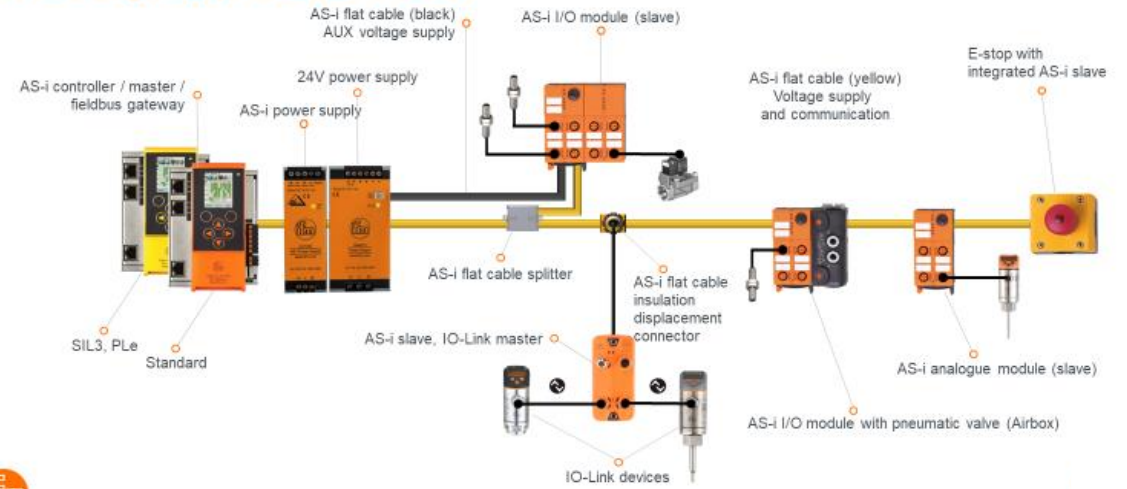

Training from ifm

- What you'll be able to do

- Diagnose faults on an ASi Network
- Replace Slaves
- Add slaves to and remove slaves from an ASi Network
- Re-address Asi slaves
- Auto re-configure Asi slaves
- Check sensor functionality

Topics

- System components
- Key facts
- Cable routing
- Addressing a slave
- Checking a system's ip ratings
- Checking information of slaves and master
- Common faults

What is AS-Interface?

AS-i system overview